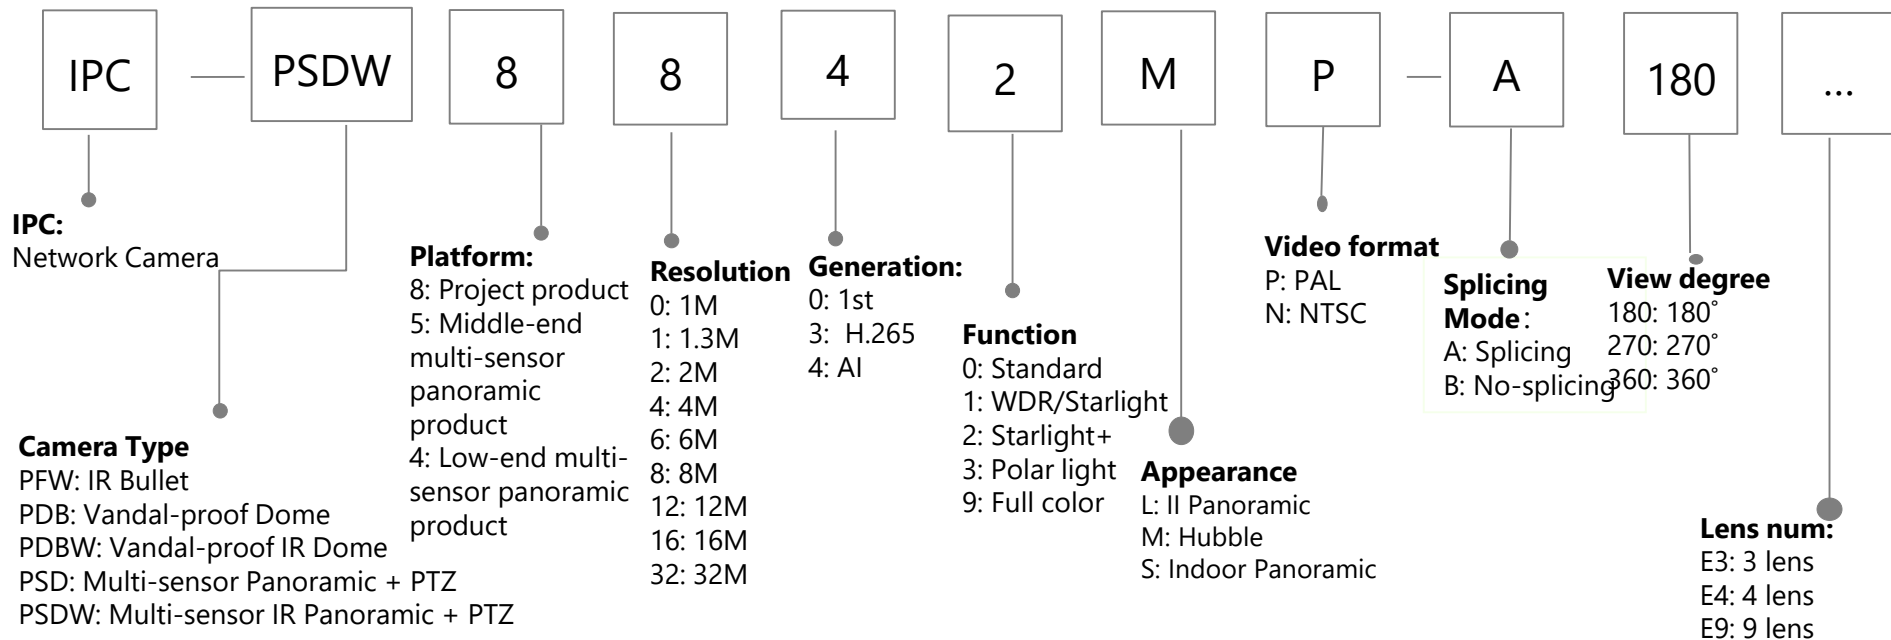

Network Camera (Panoramic Series)