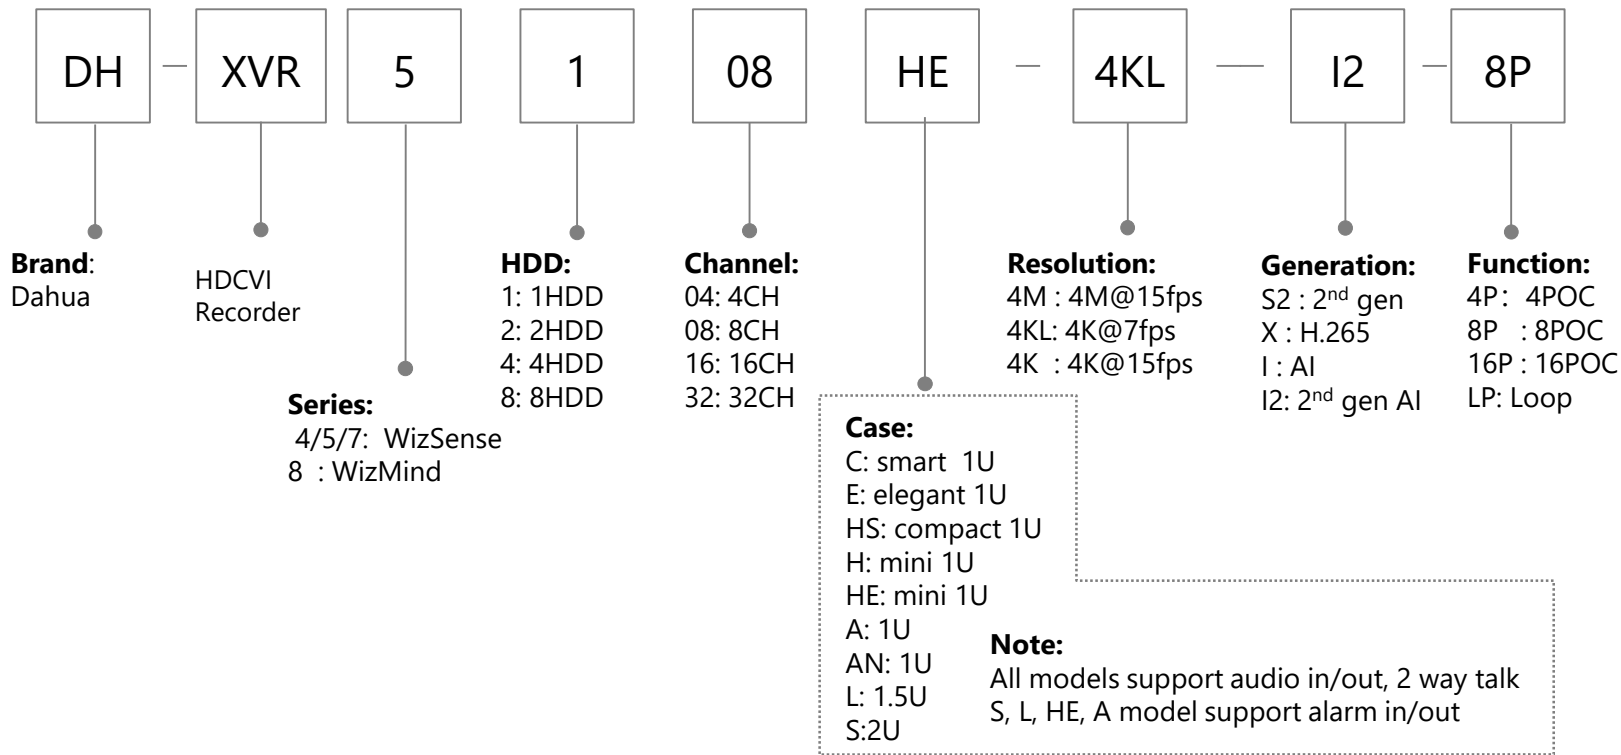

HDCVI Recorder (XVR)