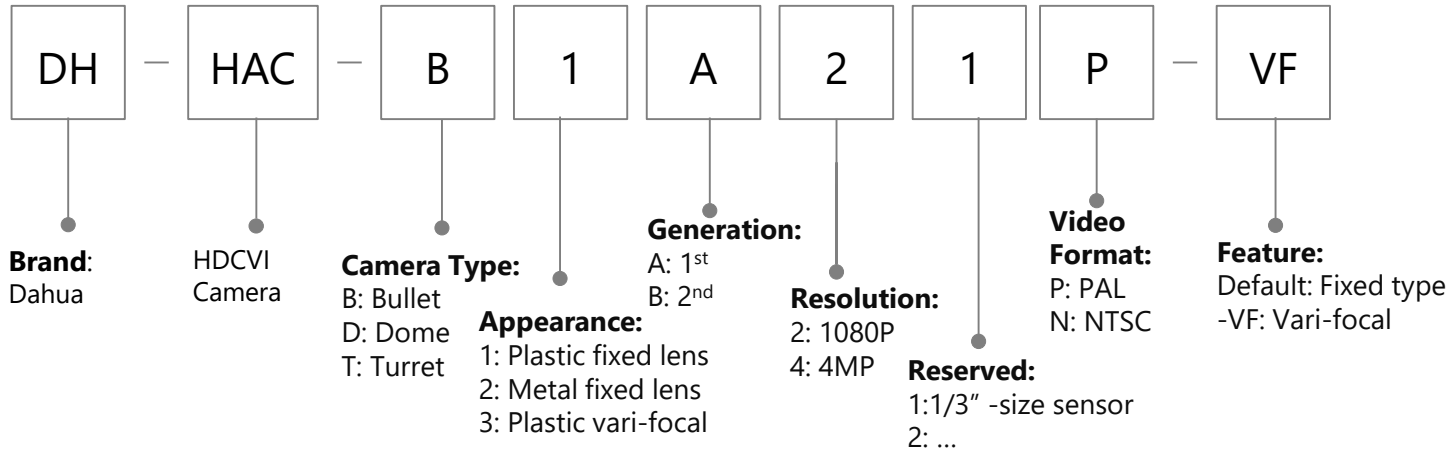

Video Format:

- P: PAL
- N: NTSC

Feature:

- VF: Manual vari-focal
- Z: Motorized vari-focal
- H: With built-in heater
- T: With SDI output
- A: Built-in mic
- DP: Dual-power (AC24V/DC12V)
- POC: Power over coax
- LED: White light
- DIP: Dip switch
- VP: Vandal proof
- TH: Temperature & Humidity
- W: Wireless
- IRE6: IR 60m
- PIR: PIR Camera
- L: White Light
- S: Siren
- PV: TiOC Camera

HDCVI Recorder (XVR)

HDCVI Cooper Series (Camera & Recorder)

Network Camera(1/2)

Network Camera(2/2)

Appearance

- B: Single IR LEDs IR Bullet
- C: IR Bullet/Mini Dome
- D: Double IR LEDs IR Bullet
- E: IR-Bullet / Dome / Single IR LEDs Plastic Eyeball
- EM: Single IR LEDs Metal Eyeball
- F: Dome / Box Camera / Four IR LEDs IR Bullet
- G: Indoor Dome
- H: VF Bullet(with junction box) / Dome(with junction box) / Eyeball
- K: IR Bullet
- M: S-model Metal Eyeball/ Long IR Bullet
- R: Metal Vandal-proof IR Dome / Metal Bullet/Metal Eyeball
- R1: R1 Dome
- S: Plastic IR Eyeball / Mini IR Bullet
- S1: S1 IR Eyeball
- T: IR Bullet / IR Eyeball
- T1: T1 IR Bullet
- TM: Metal IR Eyeball
- X: Dual-Lens Camera