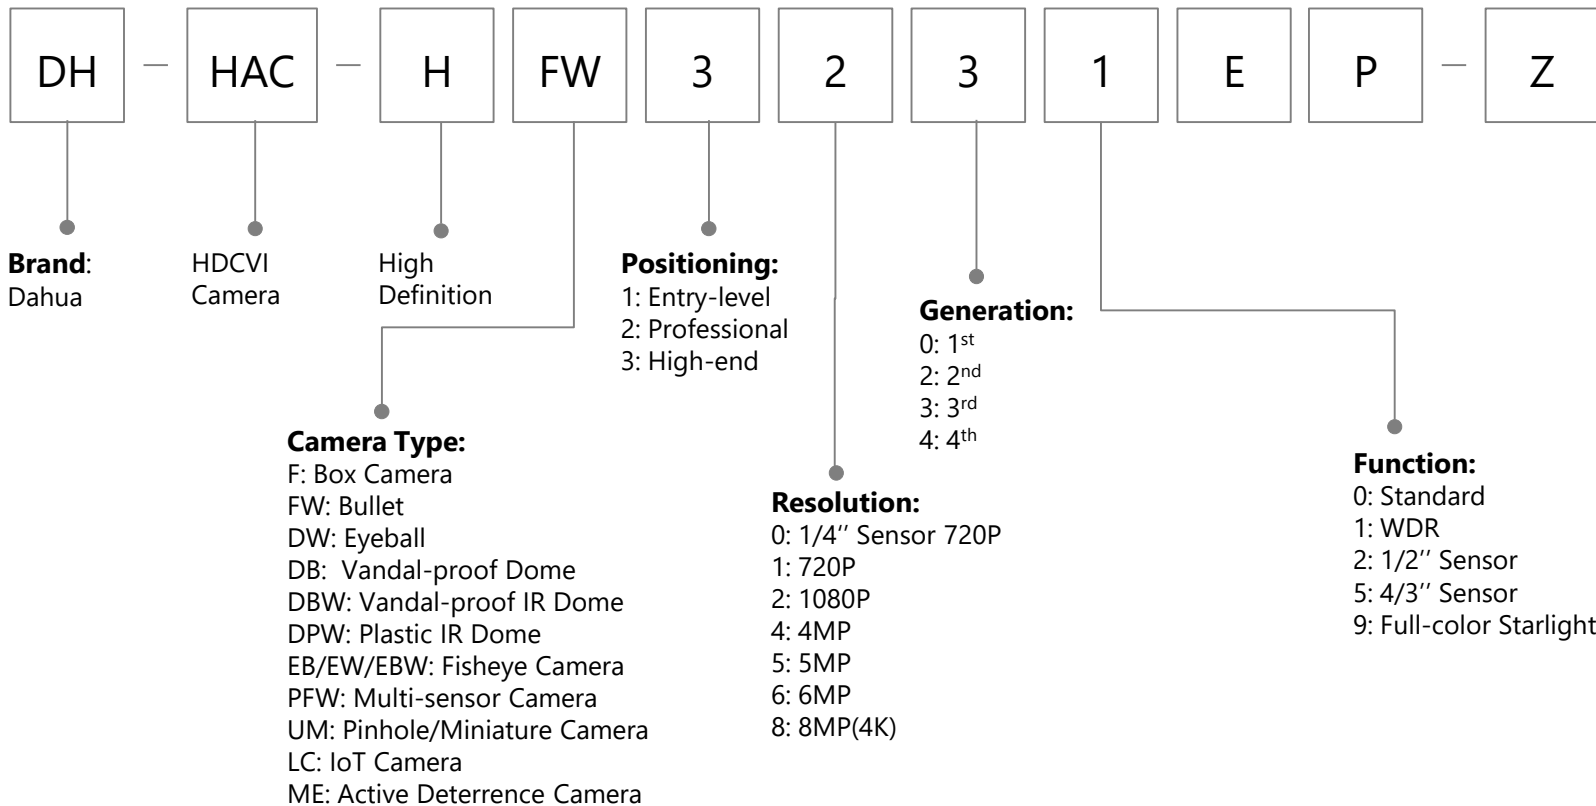

HDCVI Camera (1/2)

HDCVI Camera (2/2)

Case:

- A: PIR Cube
- B: Active Deterrence Bullet/ Pinhole Camera
- C: Active Deterrence Bullet / Plastic Bullet
- CM: Metal Bullet
- D: Active Deterrence Bullet/ Metal Bullet
- E: Metal Bullet/Metal Dome/ Active Deterrence Eyeball
- EQ: Active Deterrence Quick-to-install Eyeball
- EM: Metal Eyeball
- F: Metal Wedge Dome
- G: Micro-size Bullet/ Box
- M: Metal Eyeball
- R: Plastic Bullet/ Plastic Eyeball
- R-Z: Metal Bullet/ Metal Dome
- S: Metal Bullet
- SL: Plastic Bullet/ Plastic Eyeball
- T: Metal Bullet/ Metal Eyeball
- T-Z: Metal Bullet/ Metal Eyeball
- T-I8: Large size Metal Bullet
- TE: Metal+Plastic Eyeball
- TH-I4: IR 40m Bullet (Metal Bracket)
- TH-I8: IR 80m Bullet (Metal Bracket)
- TL: Bullet/Eyeball
- TLM: Metal Bracket Bullet
- TQ: Quick-to-install Eyeball (82mm)
- TLQ: Quick-to-install Eyeball (69mm)
- TLMQ: Quick-to-install Metal Eyeball(69mm)
- TMQ: Quick-to-install Metal Eyeball (82mm)
- TRQ: Quick-to-install Eyeball (Without IP67) (69mm)

Video Format:

- P: PAL
- N: NTSC

Feature:

- VF: Manual vari-focal
- Z: Motorized vari-focal
- H: With built-in heater
- T: With SDI output
- A: Built-in mic
- DP: Dual-power (AC24V/DC12V)
- POC: Power over coax
- LED: White light
- DIP: Dip switch
- VP: Vandal proof
- TH: Temperature & Humidity
- W: Wireless
- IRE6: IR 60m
- PIR: PIR Camera
- L: White Light
- S: Siren
- PV: TiOC Camera