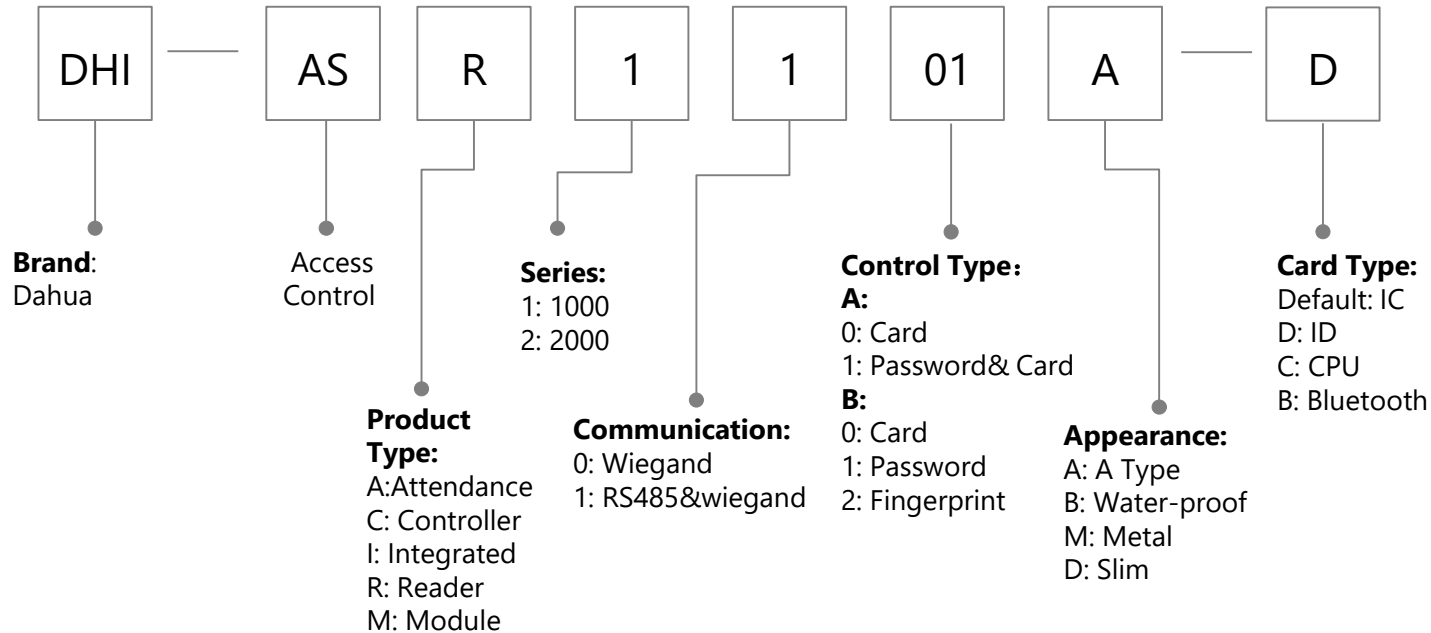

DSS Baseline

DSS: PMS

Switch

Wireless Bridge

—Only for V-Radio series wireless bridge

Video Intercom(Outdoor Station)

Notice: The naming rule is applicable to the products released after 2016

Video Intercom(Indoor Monitor)

Notice: The naming rule is applicable to the products released after 2016

Video Intercom(KIT)

Notice: The naming rule is applicable to the products released after 2019

Alarm (Controller)

Alarm (Keypad)

Alarm (Module)

Access Control(Reader)

Access Control (Controller)

Access Control (Integrated)

Access Control (Attendance)

Access Control (Turnstile)

Access Control(Module)