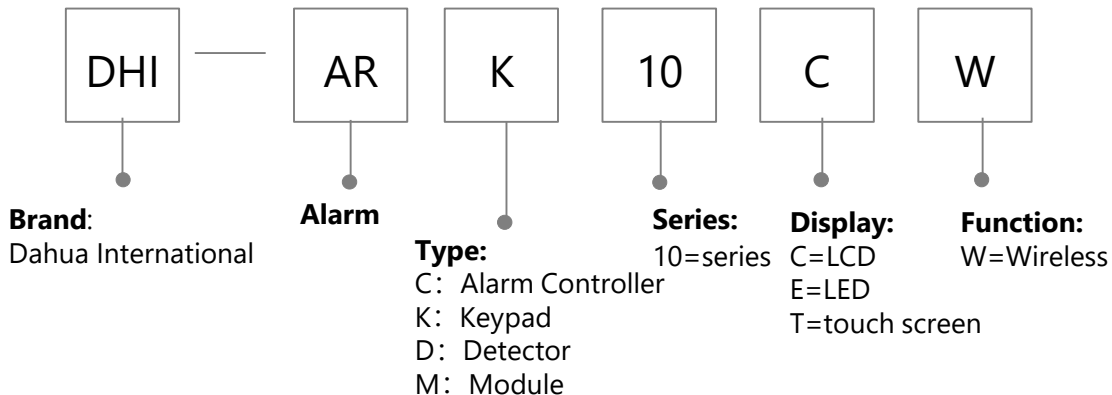

DSS Baseline

DSS: PMS

Switch

Wireless Bridge

—Only for V-Radio series wireless bridge

Video Intercom(Outdoor Station)

Notice: The naming rule is applicable to the products released after 2016

Video Intercom(Indoor Monitor)

Notice: The naming rule is applicable to the products released after 2016

Video Intercom(KIT)

Notice: The naming rule is applicable to the products released after 2019

Alarm (Controller)

Alarm (Keypad)

Alarm (Module)

Access Control(Reader)

Access Control (Controller)

Access Control (Integrated)

Access Control (Attendance)

Access Control (Turnstile)

Access Control(Module)