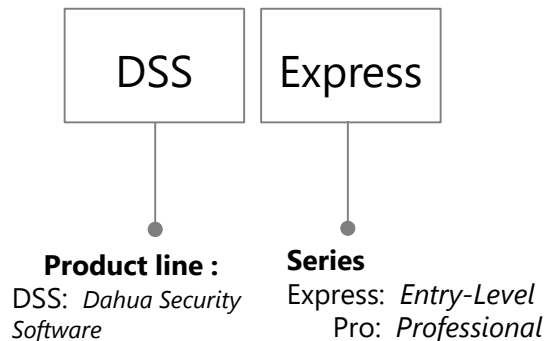

Network Camera (Panoramic Series)

Network Camera (EZ-IP Series)

General NVR

IVSS

Consumer Camera

Speed Dome(Non-AI + Some AI Product)

PTZ(Non-AI Product)

Speed Dome (AI Product) /PTZ(AI Product)/CVI Speed Dome

DSS Baseline

DSS: PMS

Switch

Wireless Bridge

—Only for V-Radio series wireless bridge

Video Intercom(Outdoor Station)

Notice: The naming rule is applicable to the products released after 2016

Video Intercom(Indoor Monitor)