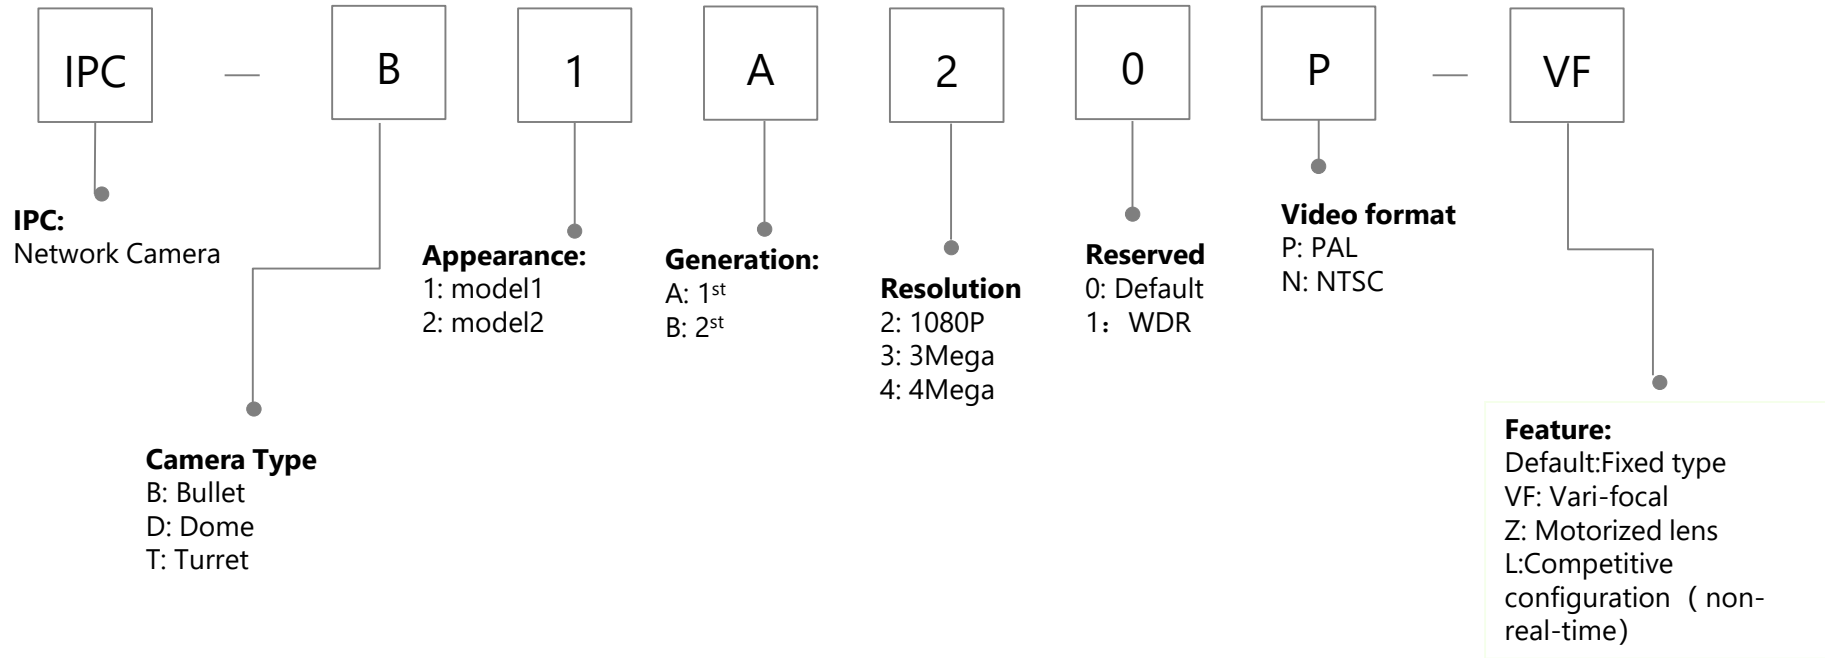

Network Camera (EZ-IP Series)