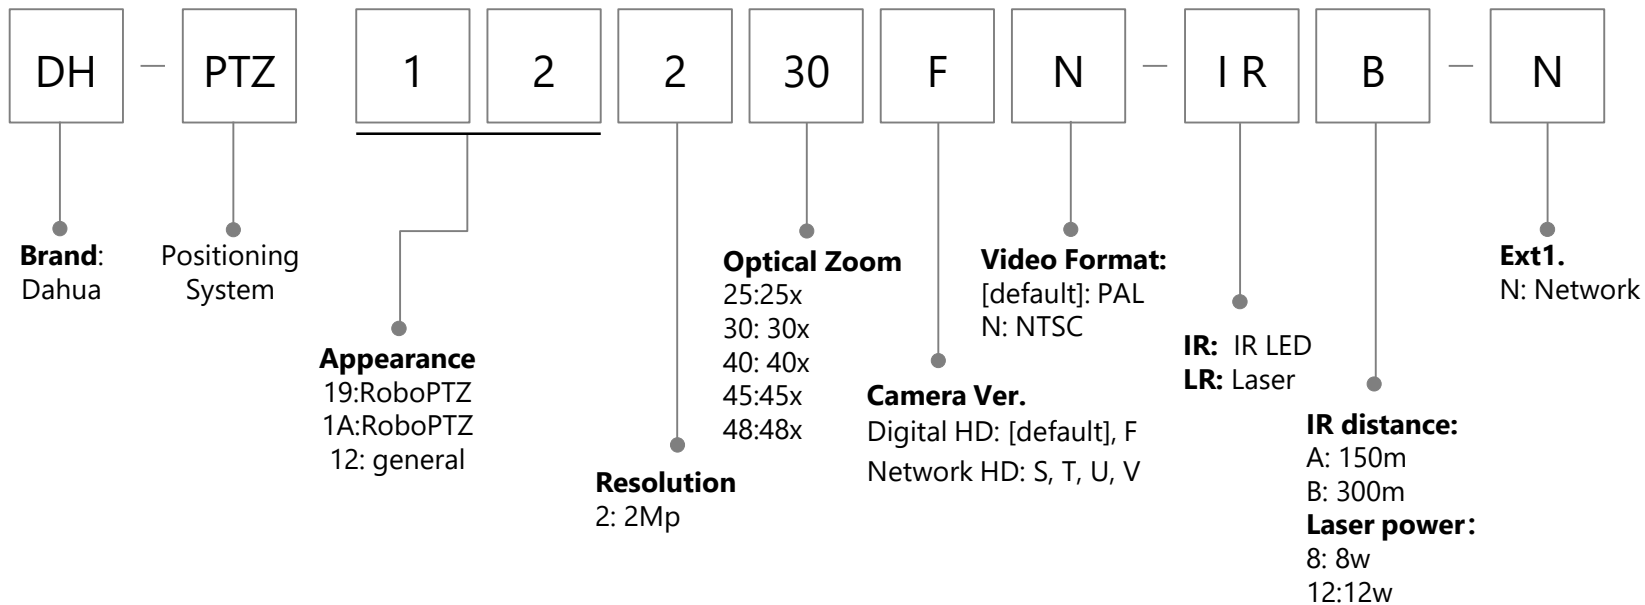

Network Camera (Panoramic Series)

Network Camera (EZ-IP Series)

General NVR

IVSS

Consumer Camera

Speed Dome(Non-AI + Some AI Product)

PTZ(Non-AI Product)

Speed Dome (AI Product) /PTZ(AI Product)/CVI Speed Dome

DSS Baseline

DSS: PMS

Switch

Wireless Bridge

—Only for V-Radio series wireless bridge

Video Intercom(Outdoor Station)

Notice: The naming rule is applicable to the products released after 2016

Video Intercom(Indoor Monitor)