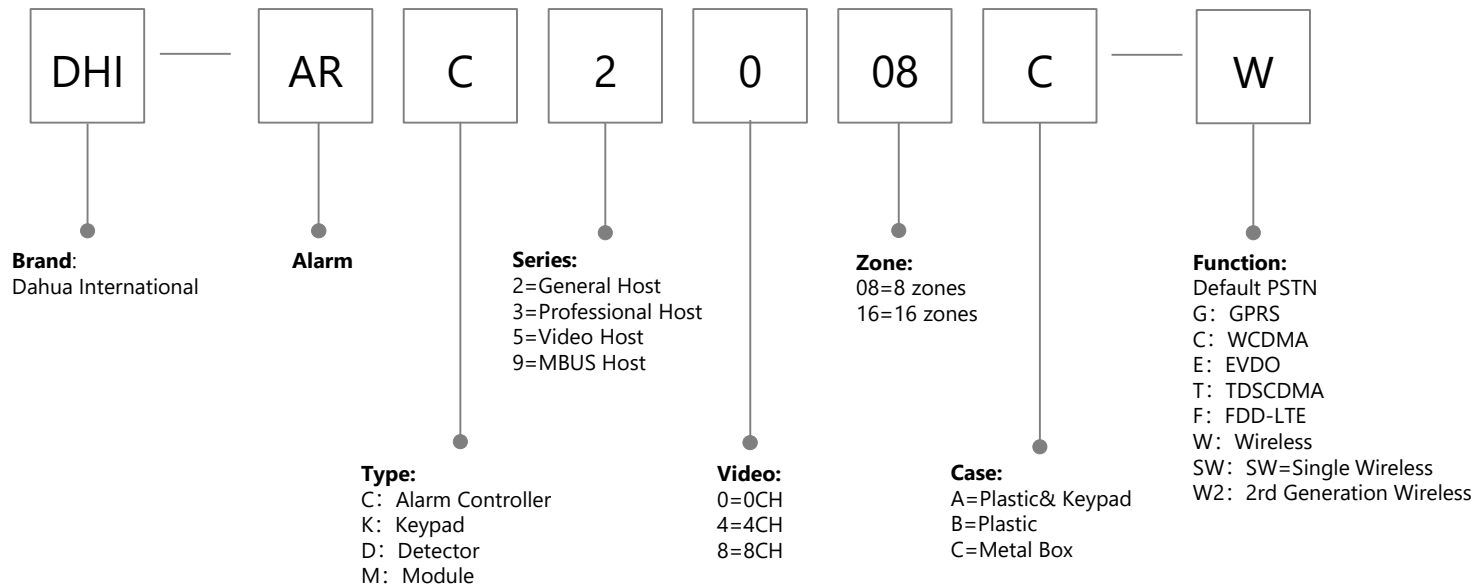

DSS Baseline

DSS: PMS

Switch

Wireless Bridge

—Only for V-Radio series wireless bridge

Video Intercom(Outdoor Station)

Notice: The naming rule is applicable to the products released after 2016

Video Intercom(Indoor Monitor)

Notice: The naming rule is applicable to the products released after 2016

Video Intercom(KIT)

Notice: The naming rule is applicable to the products released after 2019

Alarm (Controller)

Alarm (Keypad)

Alarm (Module)

Access Control(Reader)

Access Control (Controller)

Access Control (Integrated)

Access Control (Attendance)

Access Control (Turnstile)

Access Control(Module)