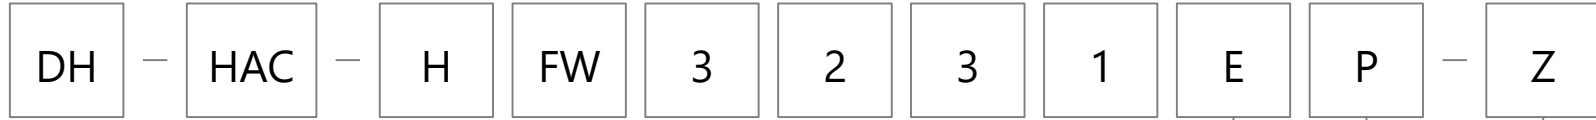

HDCVI Camera (1/2)

HDCVI Camera (2/2)

Case:

- A: PIR Cube
- B: Active Deterrence Bullet/ Pinhole Camera
- C: Active Deterrence Bullet / Plastic Bullet
- CM: Metal Bullet
- D: Active Deterrence Bullet/ Metal Bullet
- E: Metal Bullet/Metal Dome/ Active Deterrence Eyeball
- EQ: Active Deterrence Quick-to-install Eyeball
- EM: Metal Eyeball
- F: Metal Wedge Dome
- G: Micro-size Bullet/ Box
- M: Metal Eyeball
- R: Plastic Bullet/ Plastic Eyeball
- R-Z: Metal Bullet/ Metal Dome
- S: Metal Bullet
- SL: Plastic Bullet/ Plastic Eyeball
- T: Metal Bullet/ Metal Eyeball
- T-Z: Metal Bullet/ Metal Eyeball
- T-I8: Large size Metal Bullet
- TE: Metal+Plastic Eyeball
- TH-I4: IR 40m Bullet (Metal Bracket)
- TH-I8: IR 80m Bullet (Metal Bracket)
- TL: Bullet/Eyeball
- TLM: Metal Bracket Bullet
- TQ: Quick-to-install Eyeball (82mm)
- TLQ: Quick-to-install Eyeball (69mm)
- TLMQ: Quick-to-install Metal Eyeball(69mm)
- TMQ: Quick-to-install Metal Eyeball (82mm)
- TRQ: Quick-to-install Eyeball (Without IP67) (69mm)