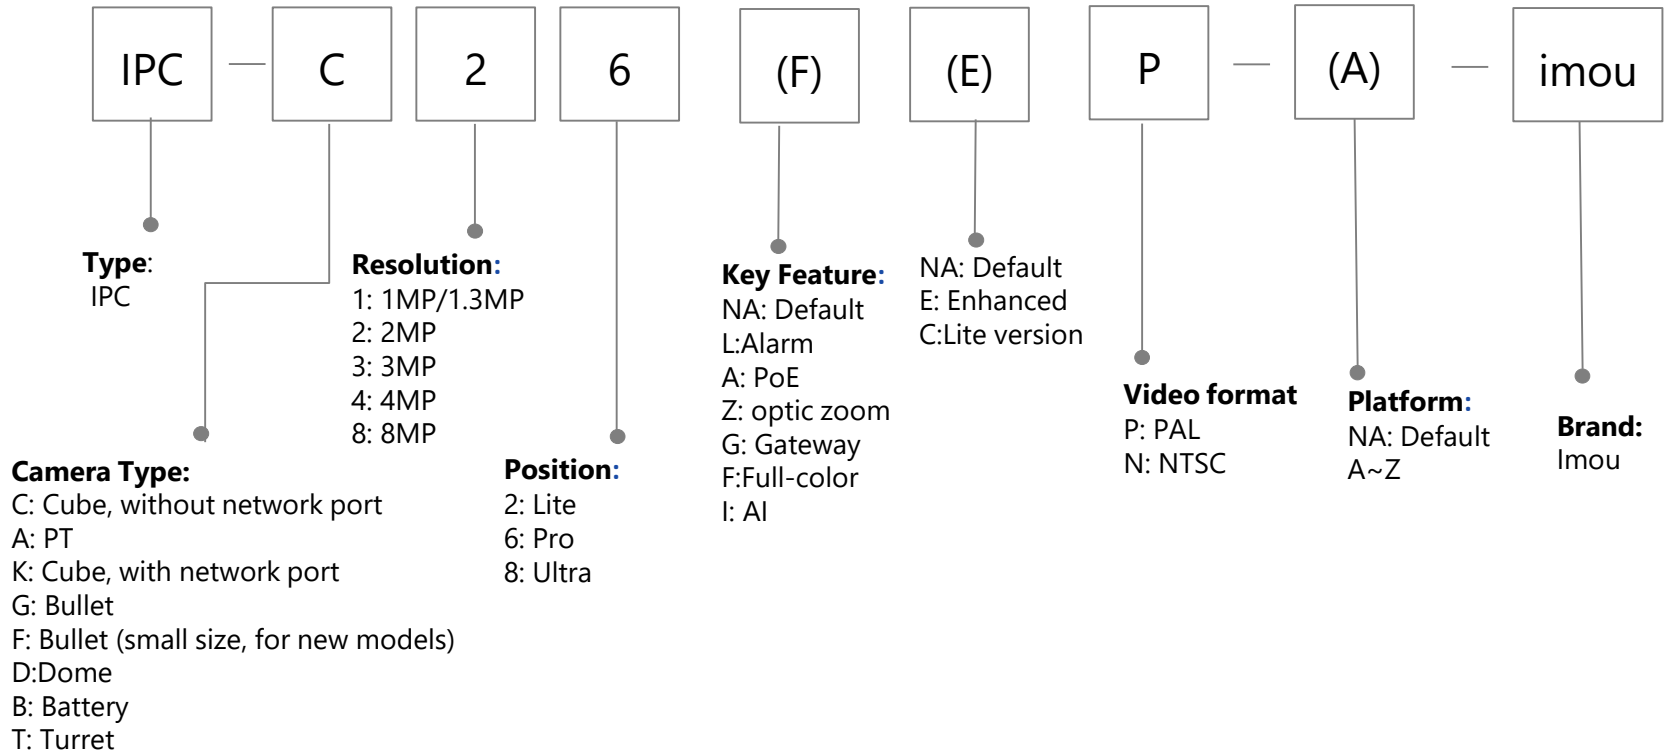

Video format

- P: PAL
- N: NTSC

Common function:

- | | | |
|---|--|---|
| <ul style="list-style-type: none"> BV: Behaviors W: WIFI AW: Audio/Alarm/SD WIFI Camera E: E PoE M/M12: Mobile F: Fiber interface H: Heater A: Audio A2: Dual Audio PT: pan &Tilt ATC: Anti-Corrosion S: SD card AS: Audio & Alarm & SD Card SA: Built-in MIC & SD Card VF: Vari-focal SL: Stainless Z: Motorized lens Ix: IR numbers NI: Full color, non IR LED: White light illumination Z4/5/12: 4/5/12X zoom L1/L2/L3/L4/L5: Lens IRA: Bullet IRE6: IR Bullet MF: More Frame SFC: Separated Front Cover | <ul style="list-style-type: none"> 4G: 4G SVAC: SVAC encoder NF: Optical port + Network port N2: dual Network port SDI: SDI Interface A2: Dual Audio WG: WiFi & GPS LED: LED I:Car bayonet PC: People Counting FD: Face Detection FR: Face Recognition ME: Mobile dome UWB: Position WGS: T: Tracking DAQ: data collection U:USB DT: Subway HT: Aerospace JM: Encryption D2: Dual sensor | <ul style="list-style-type: none"> 3D: 3 Dimensional SL: Stainless SFC: separated front cover NI: Full-color, No-IR LI: Dual Light Fusion PD: -Prevent dust VS: Video Structuration PV: Perimeter Vigilance VM12/HM12: Vertical /Horizontal Installation Mobile Camera |
|---|--|---|

Network Camera (Panoramic Series)

Network Camera (EZ-IP Series)

General NVR

IVSS

Consumer Camera

Speed Dome(Non-AI + Some AI Product)

PTZ(Non-AI Product)

Speed Dome (AI Product) /PTZ(AI Product)/CVI Speed Dome

DSS Baseline

DSS: PMS

Switch

Wireless Bridge

—Only for V-Radio series wireless bridge

Video Intercom(Outdoor Station)

Notice: The naming rule is applicable to the products released after 2016

Video Intercom(Indoor Monitor)