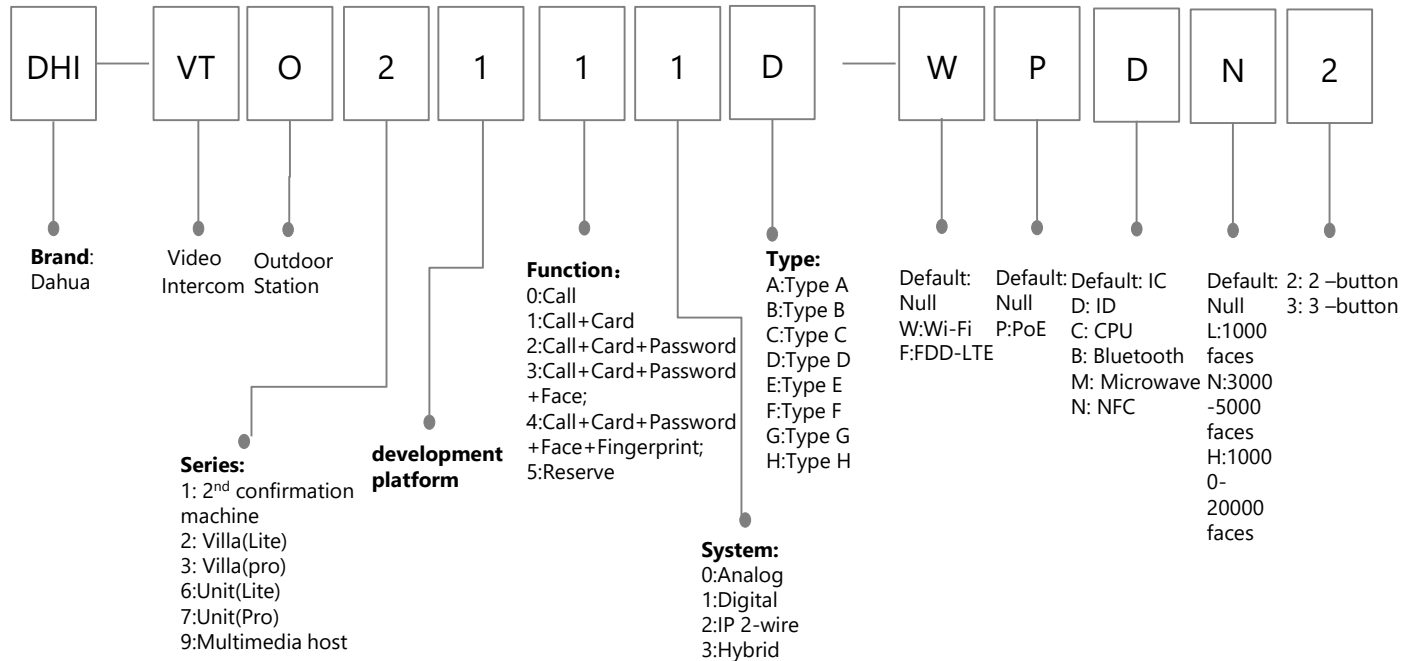

DSS Baseline

DSS: PMS

Switch

Wireless Bridge

—Only for V-Radio series wireless bridge

Video Intercom(Outdoor Station)

Notice: The naming rule is applicable to the products released after 2016

Video Intercom(Indoor Monitor)

Notice: The naming rule is applicable to the products released after 2016

Video Intercom(KIT)

Notice: The naming rule is applicable to the products released after 2019

Alarm (Controller)

Alarm (Keypad)

Alarm (Module)

Access Control(Reader)

Access Control (Controller)

Access Control (Integrated)

Access Control (Attendance)

Access Control (Turnstile)

Access Control(Module)