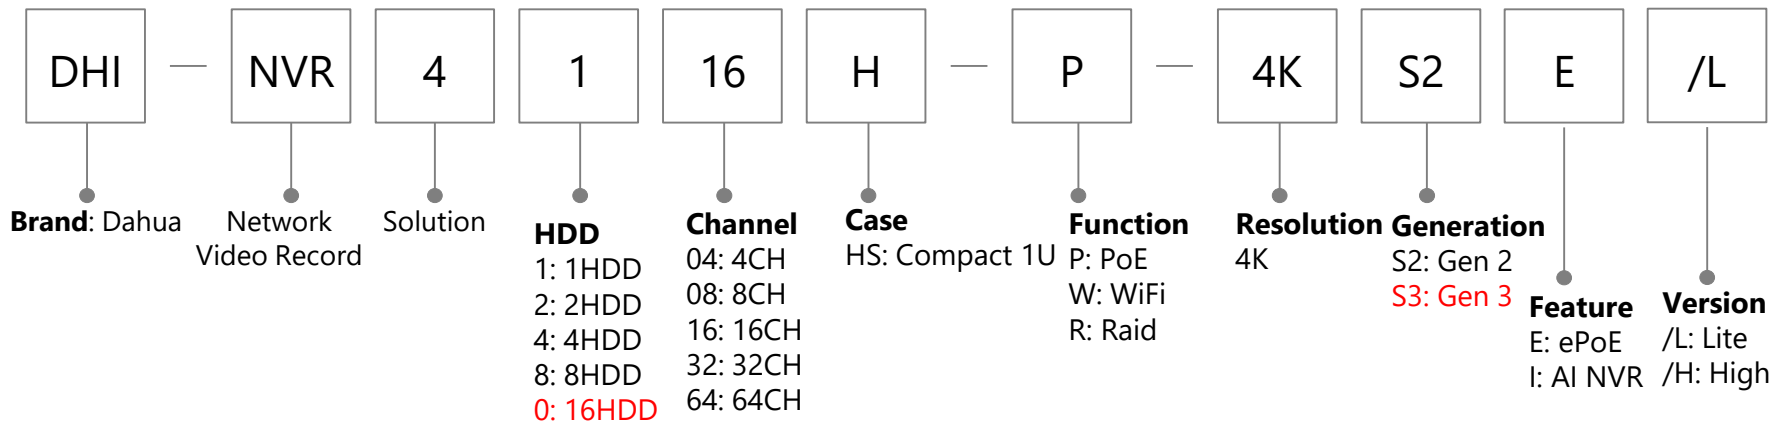

General NVR