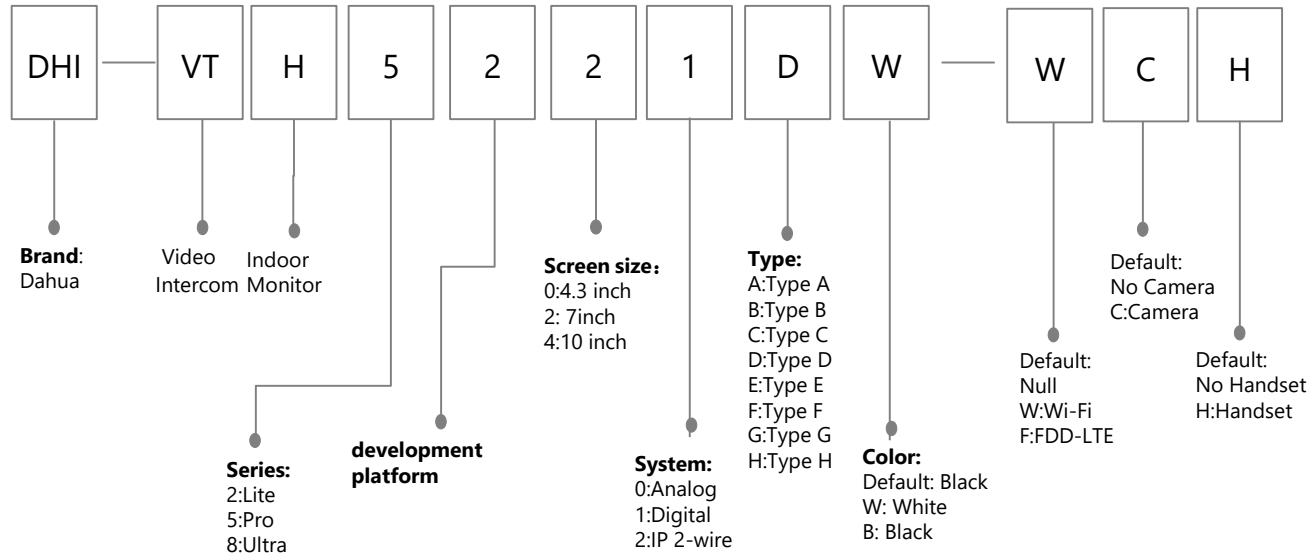

Video format

- P: PAL
- N: NTSC

Common function:

- | | | |
|---|--|---|
| <ul style="list-style-type: none"> BV: Behaviors W: WIFI AW: Audio/Alarm/SD WIFI Camera E: E PoE M/M12: Mobile F: Fiber interface H: Heater A: Audio A2: Dual Audio PT: pan &Tilt ATC: Anti-Corrosion S: SD card AS: Audio & Alarm & SD Card SA: Built-in MIC & SD Card VF: Vari-focal SL: Stainless Z: Motorized lens Ix: IR numbers NI: Full color, non IR LED: White light illumination Z4/5/12: 4/5/12X zoom L1/L2/L3/L4/L5: Lens IRA: Bullet IRE6: IR Bullet MF: More Frame SFC: Separated Front Cover | <ul style="list-style-type: none"> 4G: 4G SVAC: SVAC encoder NF: Optical port + Network port N2: dual Network port SDI: SDI Interface A2: Dual Audio WG: WiFi & GPS LED: LED I:Car bayonet PC: People Counting FD: Face Detection FR: Face Recognition ME: Mobile dome UWB: Position WGS: T: Tracking DAQ: data collection U:USB DT: Subway HT: Aerospace JM: Encryption D2: Dual sensor | <ul style="list-style-type: none"> 3D: 3 Dimensional SL: Stainless SFC: separated front cover NI: Full-color, No-IR LI: Dual Light Fusion PD: -Prevent dust VS: Video Structuration PV: Perimeter Vigilance VM12/HM12: Vertical /Horizontal Installation Mobile Camera |
|---|--|---|

DSS Baseline

DSS: PMS

Switch

Wireless Bridge

—Only for V-Radio series wireless bridge

Video Intercom(Outdoor Station)

Notice: The naming rule is applicable to the products released after 2016

Video Intercom(Indoor Monitor)

Notice: The naming rule is applicable to the products released after 2016

Video Intercom(KIT)

Notice: The naming rule is applicable to the products released after 2019

Alarm (Controller)

Alarm (Keypad)

Alarm (Module)

Access Control(Reader)

Access Control (Controller)

Access Control (Integrated)

Access Control (Attendance)

Access Control (Turnstile)

Access Control(Module)