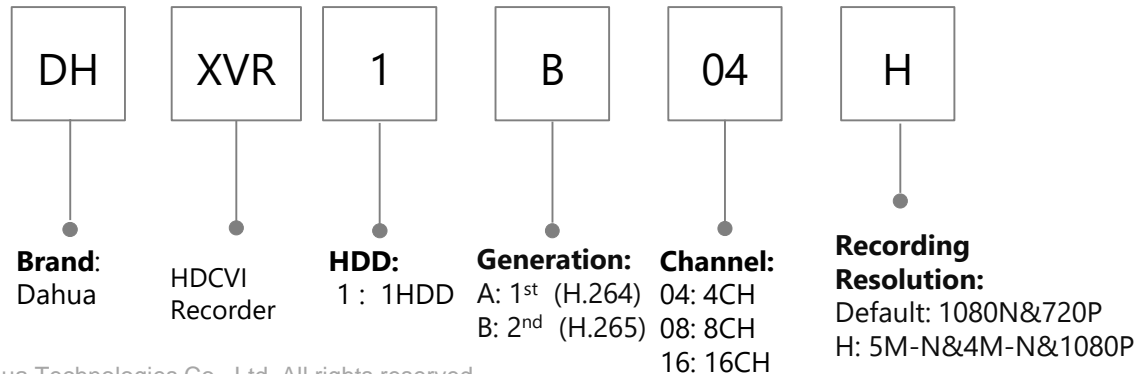

Video Format:

- P: PAL
- N: NTSC

Feature:

- VF: Manual vari-focal
- Z: Motorized vari-focal
- H: With built-in heater
- T: With SDI output
- A: Built-in mic
- DP: Dual-power (AC24V/DC12V)
- POC: Power over coax
- LED: White light
- DIP: Dip switch
- VP: Vandal proof
- TH: Temperature & Humidity
- W: Wireless
- IRE6: IR 60m
- PIR: PIR Camera
- L: White Light
- S: Siren
- PV: TiOC Camera

HDCVI Recorder (XVR)

HDCVI Cooper Series (Camera & Recorder)

Network Camera(1/2)

Network Camera(2/2)

Appearance

- B: Single IR LEDs IR Bullet
- C: IR Bullet/Mini Dome
- D: Double IR LEDs IR Bullet
- E: IR-Bullet / Dome / Single IR LEDs Plastic Eyeball
- EM: Single IR LEDs Metal Eyeball
- F: Dome / Box Camera / Four IR LEDs IR Bullet
- G: Indoor Dome
- H: VF Bullet(with junction box) / Dome(with junction box) / Eyeball
- K: IR Bullet
- M: S-model Metal Eyeball/ Long IR Bullet
- R: Metal Vandal-proof IR Dome / Metal Bullet/Metal Eyeball
- R1: R1 Dome
- S: Plastic IR Eyeball / Mini IR Bullet
- S1: S1 IR Eyeball
- T: IR Bullet / IR Eyeball
- T1: T1 IR Bullet
- TM: Metal IR Eyeball
- X: Dual-Lens Camera