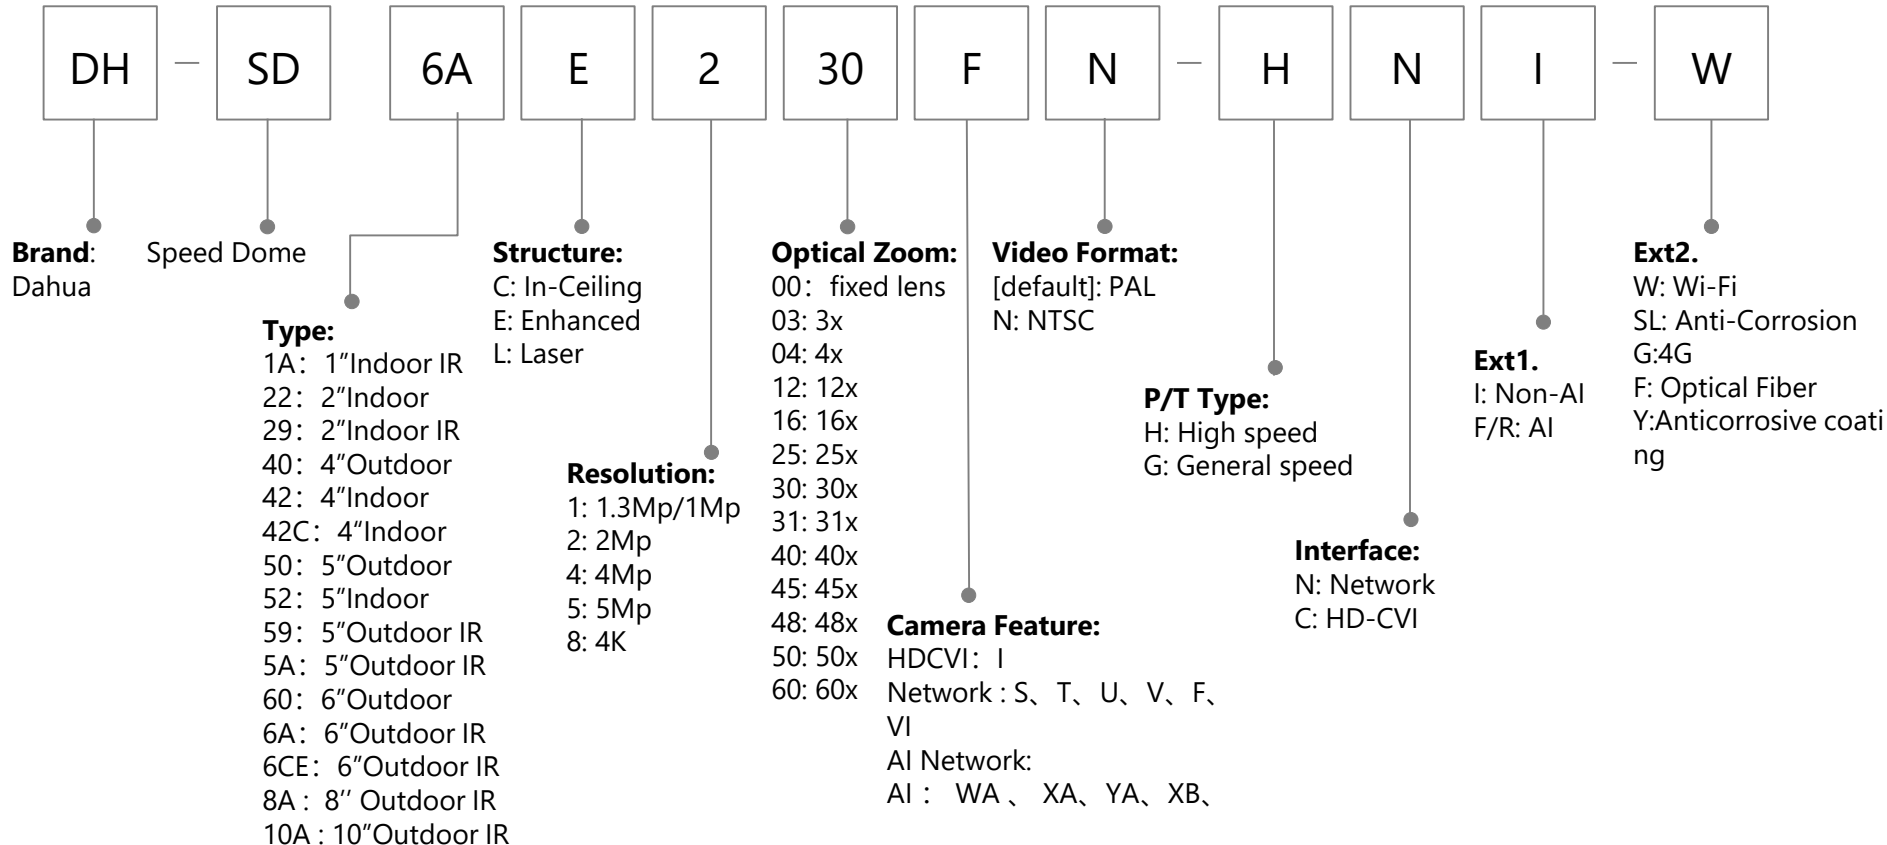

Video format

- P: PAL
- N: NTSC

Common function:

- | | | |
|---|--|---|
| <ul style="list-style-type: none"> BV: Behaviors W: WIFI AW: Audio/Alarm/SD WIFI Camera E: E PoE M/M12: Mobile F: Fiber interface H: Heater A: Audio A2: Dual Audio PT: pan &Tilt ATC: Anti-Corrosion S: SD card AS: Audio & Alarm & SD Card SA: Built-in MIC & SD Card VF: Vari-focal SL: Stainless Z: Motorized lens Ix: IR numbers NI: Full color, non IR LED: White light illumination Z4/5/12: 4/5/12X zoom L1/L2/L3/L4/L5: Lens IRA: Bullet IRE6: IR Bullet MF: More Frame SFC: Separated Front Cover | <ul style="list-style-type: none"> 4G: 4G SVAC: SVAC encoder NF: Optical port + Network port N2: dual Network port SDI: SDI Interface A2: Dual Audio WG: WiFi & GPS LED: LED I:Car bayonet PC: People Counting FD: Face Detection FR: Face Recognition ME: Mobile dome UWB: Position WGS: T: Tracking DAQ: data collection U:USB DT: Subway HT: Aerospace JM: Encryption D2: Dual sensor | <ul style="list-style-type: none"> 3D: 3 Dimensional SL: Stainless SFC: separated front cover NI: Full-color, No-IR LI: Dual Light Fusion PD: -Prevent dust VS: Video Structuration PV: Perimeter Vigilance VM12/HM12: Vertical /Horizontal Installation Mobile Camera |
|---|--|---|

Network Camera (Panoramic Series)

Network Camera (EZ-IP Series)

General NVR

IVSS

Consumer Camera

Speed Dome(Non-AI + Some AI Product)

PTZ(Non-AI Product)

Speed Dome (AI Product) /PTZ(AI Product)/CVI Speed Dome

DSS Baseline

DSS: PMS

Switch

Wireless Bridge

—Only for V-Radio series wireless bridge

Video Intercom(Outdoor Station)

Notice: The naming rule is applicable to the products released after 2016

Video Intercom(Indoor Monitor)