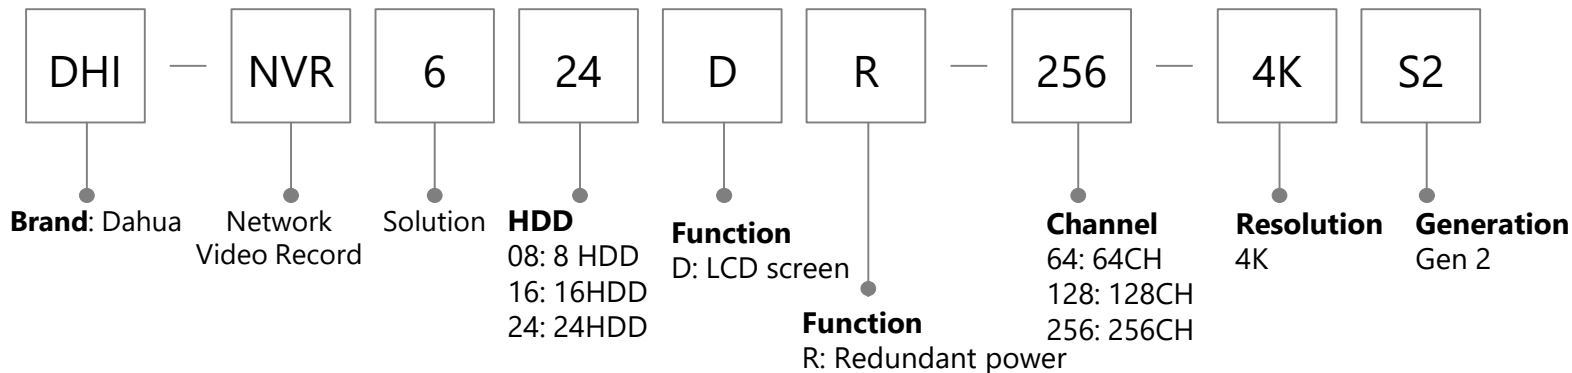

General NVR