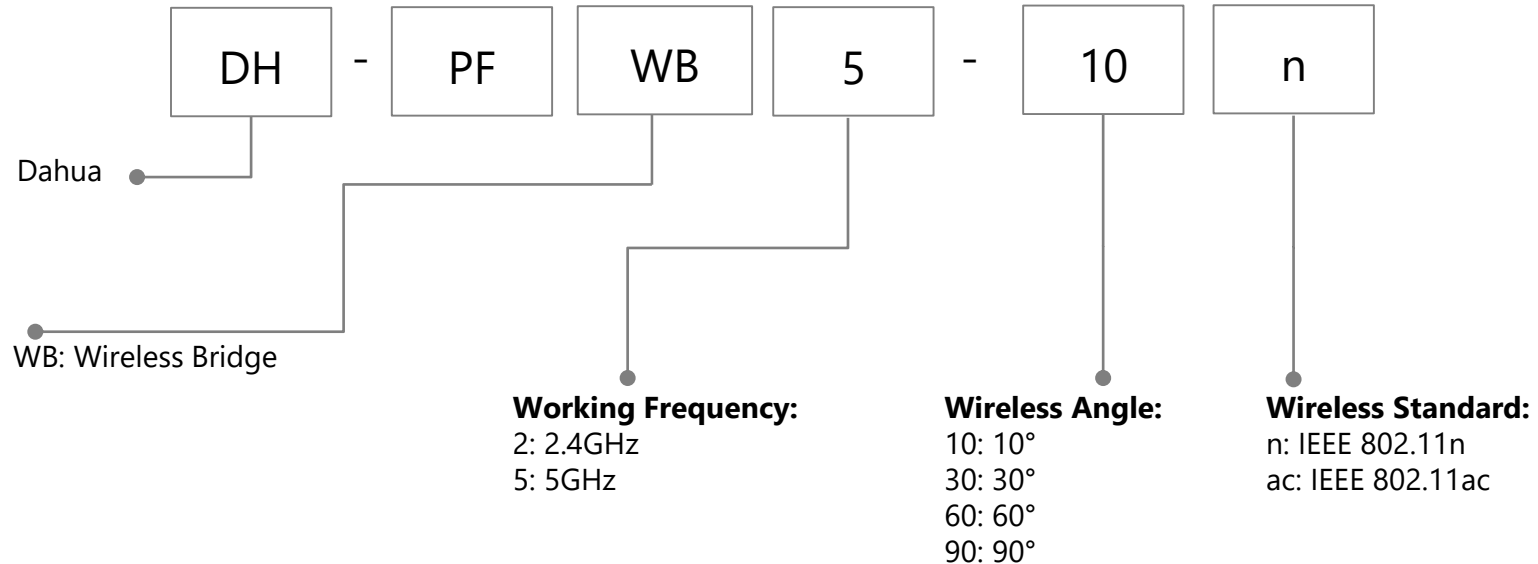

DSS Baseline

DSS: PMS

Switch

Wireless Bridge

—Only for V-Radio series wireless bridge

Video Intercom(Outdoor Station)

Notice: The naming rule is applicable to the products released after 2016

Video Intercom(Indoor Monitor)