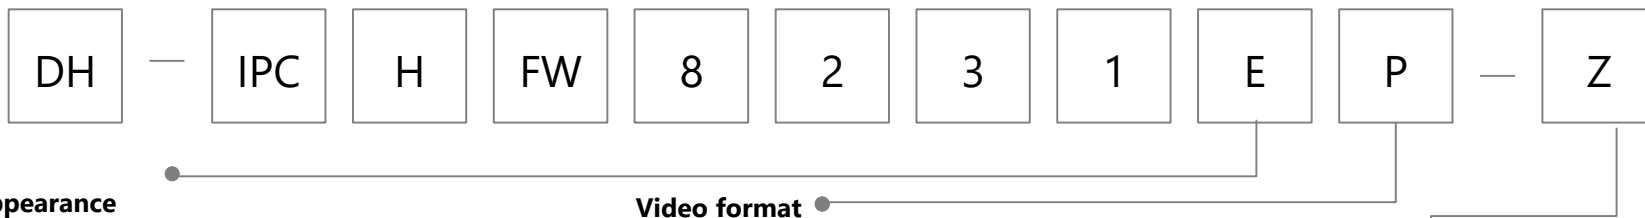

HDCVI Recorder (XVR)

HDCVI Cooper Series (Camera & Recorder)

Network Camera(1/2)

Network Camera(2/2)

Appearance

- B: Single IR LEDs IR Bullet
- C: IR Bullet/Mini Dome
- D: Double IR LEDs IR Bullet
- E: IR-Bullet / Dome / Single IR LEDs Plastic Eyeball
- EM: Single IR LEDs Metal Eyeball
- F: Dome / Box Camera / Four IR LEDs IR Bullet
- G: Indoor Dome
- H: VF Bullet(with junction box) / Dome(with junction box) / Eyeball
- K: IR Bullet
- M: S-model Metal Eyeball/ Long IR Bullet
- R: Metal Vandal-proof IR Dome / Metal Bullet/Metal Eyeball
- R1: R1 Dome
- S: Plastic IR Eyeball / Mini IR Bullet
- S1: S1 IR Eyeball
- T: IR Bullet / IR Eyeball
- T1: T1 IR Bullet
- TM: Metal IR Eyeball
- X: Dual-Lens Camera

Video format

- P: PAL
- N: NTSC

Common function:

- | | | |
|---|--|---|
| <ul style="list-style-type: none"> BV: Behaviors W: WIFI AW: Audio/Alarm/SD WIFI Camera E: E PoE M/M12: Mobile F: Fiber interface H: Heater A: Audio A2: Dual Audio PT: pan &Tilt ATC: Anti-Corrosion S: SD card AS: Audio & Alarm & SD Card SA: Built-in MIC & SD Card VF: Vari-focal SL: Stainless Z: Motorized lens Ix: IR numbers NI: Full color, non IR LED: White light illumination Z4/5/12: 4/5/12X zoom L1/L2/L3/L4/L5: Lens IRA: Bullet IRE6: IR Bullet MF: More Frame SFC: Separated Front Cover | <ul style="list-style-type: none"> 4G: 4G SVAC: SVAC encoder NF: Optical port + Network port N2: dual Network port SDI: SDI Interface A2: Dual Audio WG: WiFi & GPS LED: LED I:Car bayonet PC: People Counting FD: Face Detection FR: Face Recognition ME: Mobile dome UWB: Position WGS: T: Tracking DAQ: data collection U:USB DT: Subway HT: Aerospace JM: Encryption D2: Dual sensor | <ul style="list-style-type: none"> 3D: 3 Dimensional SL: Stainless SFC: separated front cover NI: Full-color, No-IR LI: Dual Light Fusion PD: -Prevent dust VS: Video Structuration PV: Perimeter Vigilance VM12/HM12: Vertical /Horizontal Installation Mobile Camera |
|---|--|---|