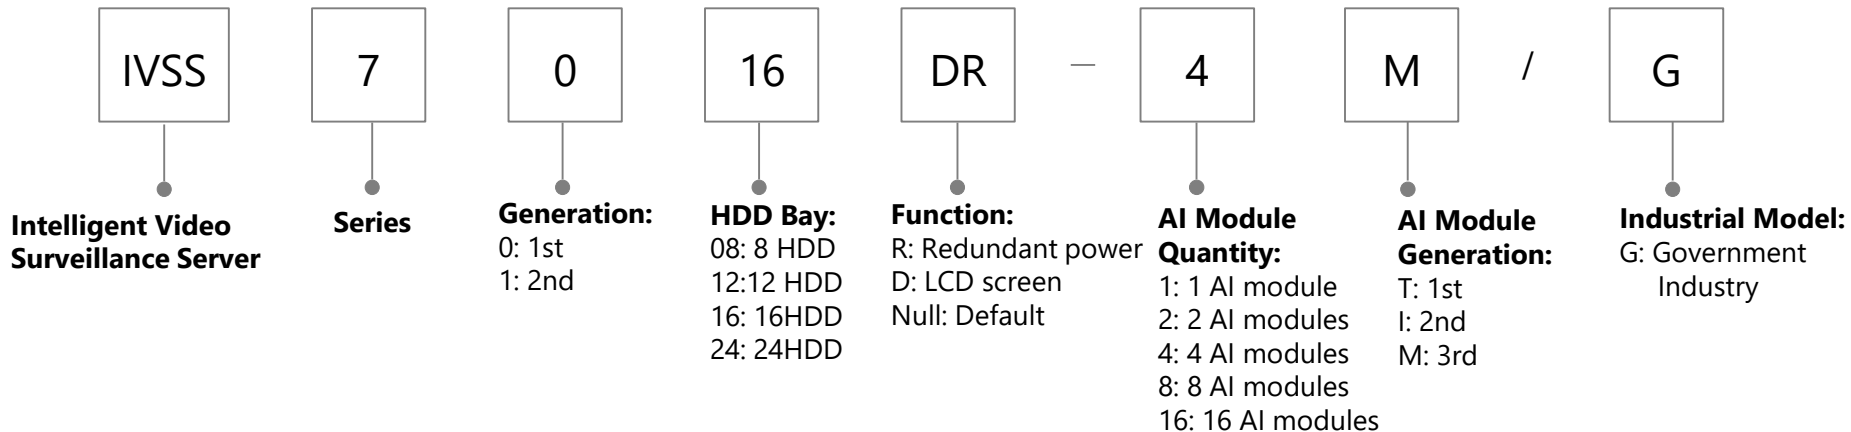

Network Camera (Panoramic Series)

Network Camera (EZ-IP Series)

General NVR

IVSS

Consumer Camera

Speed Dome(Non-AI + Some AI Product)

PTZ(Non-AI Product)

Speed Dome (AI Product) /PTZ(AI Product)/CVI Speed Dome

DSS Baseline

DSS: PMS

Switch

Wireless Bridge

—Only for V-Radio series wireless bridge

Video Intercom(Outdoor Station)

Notice: The naming rule is applicable to the products released after 2016

Video Intercom(Indoor Monitor)