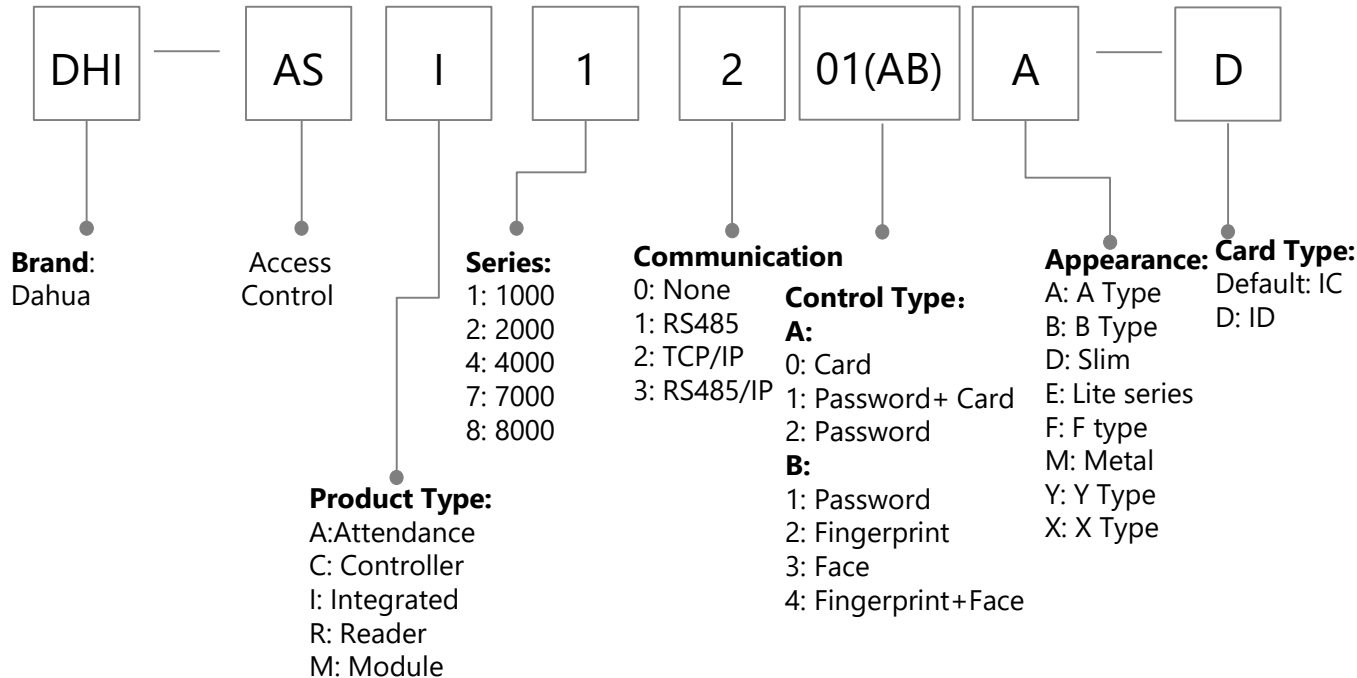

DSS Baseline

DSS: PMS

Switch

Wireless Bridge

—Only for V-Radio series wireless bridge

Video Intercom(Outdoor Station)

Notice: The naming rule is applicable to the products released after 2016

Video Intercom(Indoor Monitor)

Notice: The naming rule is applicable to the products released after 2016

Video Intercom(KIT)

Notice: The naming rule is applicable to the products released after 2019

Alarm (Controller)

Alarm (Keypad)

Alarm (Module)

Access Control(Reader)

Access Control (Controller)

Access Control (Integrated)

Access Control (Attendance)

Access Control (Turnstile)

Access Control(Module)