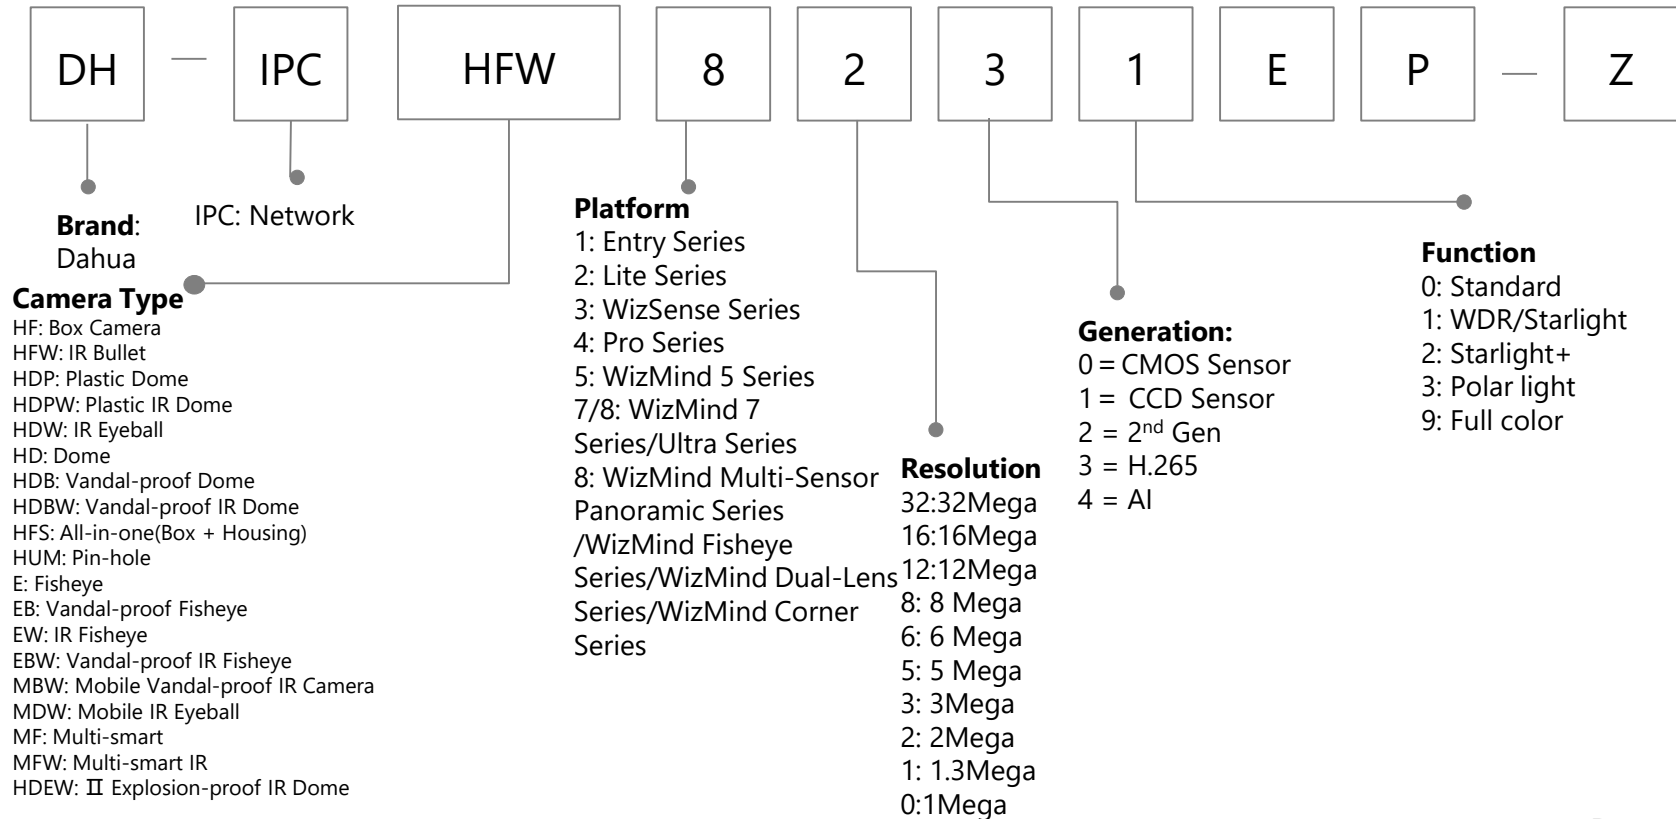

Video Format:

- P: PAL
- N: NTSC

Feature:

- VF: Manual vari-focal
- Z: Motorized vari-focal
- H: With built-in heater
- T: With SDI output
- A: Built-in mic
- DP: Dual-power (AC24V/DC12V)
- POC: Power over coax
- LED: White light
- DIP: Dip switch
- VP: Vandal proof
- TH: Temperature & Humidity
- W: Wireless
- IRE6: IR 60m
- PIR: PIR Camera
- L: White Light
- S: Siren
- PV: TiOC Camera

HDCVI Recorder (XVR)

HDCVI Cooper Series (Camera & Recorder)

Network Camera(1/2)

Network Camera(2/2)

Appearance

- B: Single IR LEDs IR Bullet
- C: IR Bullet/Mini Dome
- D: Double IR LEDs IR Bullet
- E: IR-Bullet / Dome / Single IR LEDs Plastic Eyeball
- EM: Single IR LEDs Metal Eyeball
- F: Dome / Box Camera / Four IR LEDs IR Bullet
- G: Indoor Dome
- H: VF Bullet(with junction box) / Dome(with junction box) / Eyeball
- K: IR Bullet
- M: S-model Metal Eyeball/ Long IR Bullet
- R: Metal Vandal-proof IR Dome / Metal Bullet/Metal Eyeball
- R1: R1 Dome
- S: Plastic IR Eyeball / Mini IR Bullet
- S1: S1 IR Eyeball
- T: IR Bullet / IR Eyeball
- T1: T1 IR Bullet
- TM: Metal IR Eyeball
- X: Dual-Lens Camera