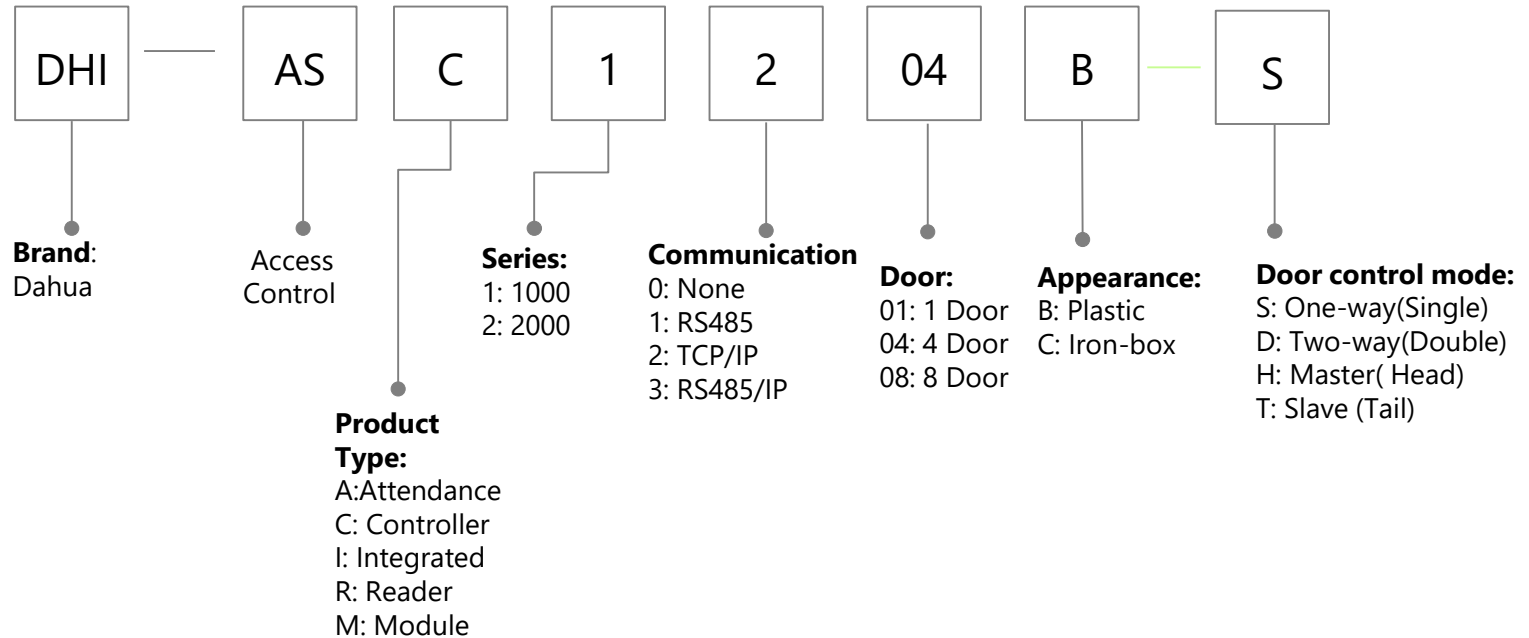

DSS Baseline

DSS: PMS

Switch

Wireless Bridge

—Only for V-Radio series wireless bridge

Video Intercom(Outdoor Station)

Notice: The naming rule is applicable to the products released after 2016

Video Intercom(Indoor Monitor)

Notice: The naming rule is applicable to the products released after 2016

Video Intercom(KIT)

Notice: The naming rule is applicable to the products released after 2019

Alarm (Controller)

Alarm (Keypad)

Alarm (Module)

Access Control(Reader)

Access Control (Controller)

Access Control (Integrated)

Access Control (Attendance)

Access Control (Turnstile)

Access Control(Module)