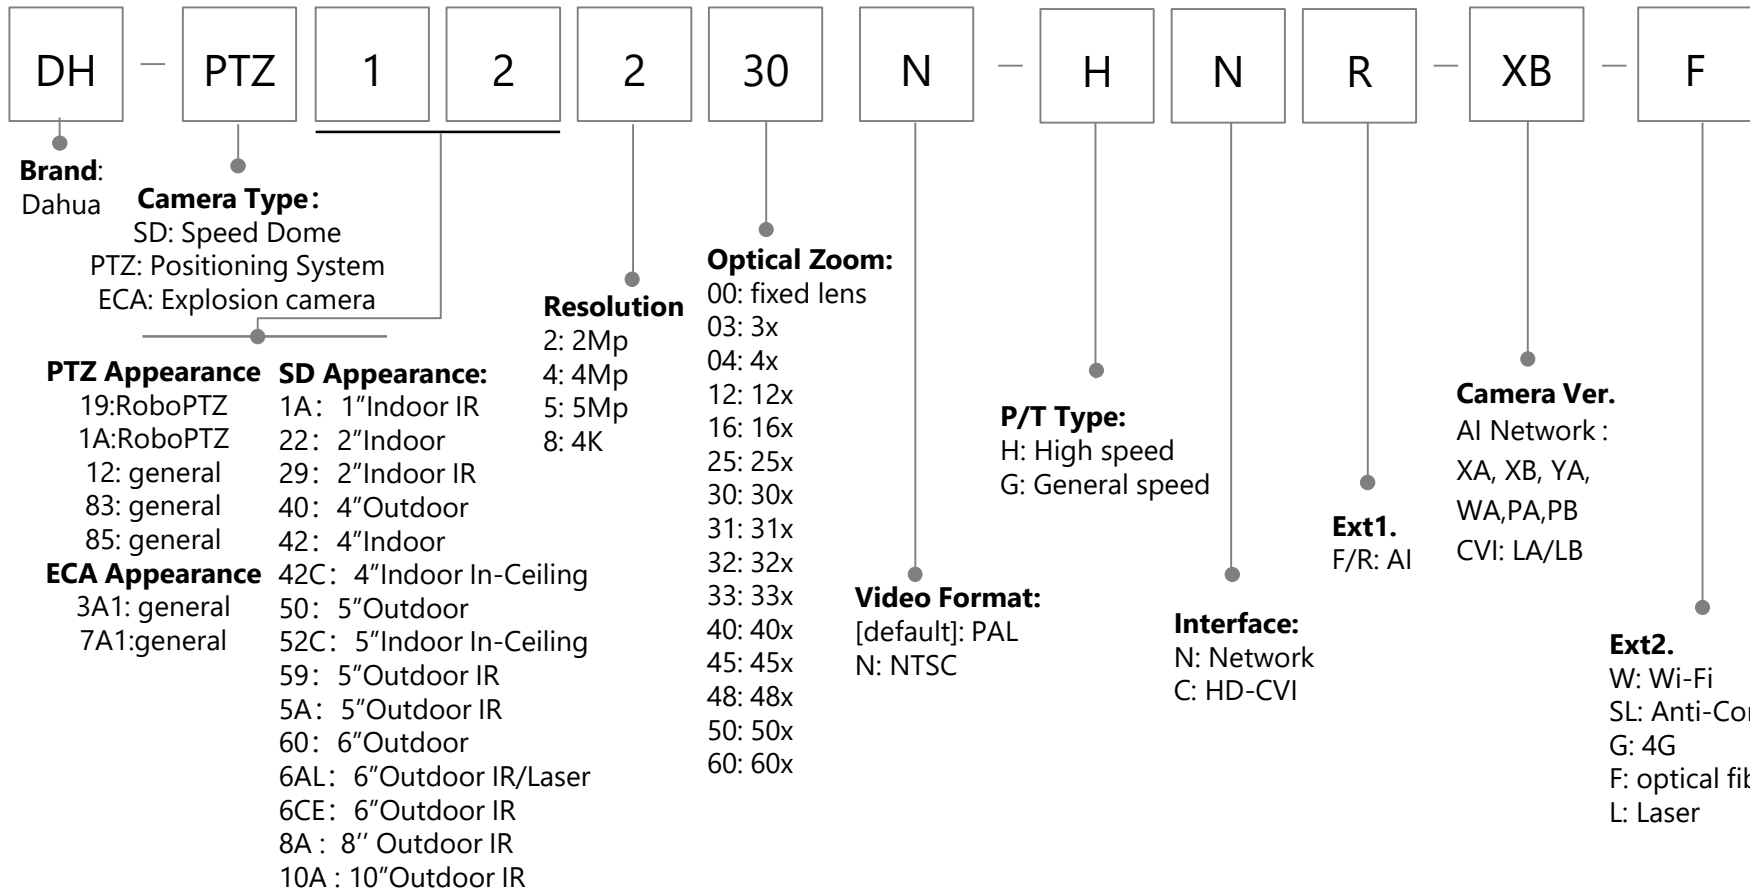

HDCVI Recorder (XVR)

HDCVI Cooper Series (Camera & Recorder)

Network Camera(1/2)

Network Camera(2/2)

Appearance

- B: Single IR LEDs IR Bullet
- C: IR Bullet/Mini Dome
- D: Double IR LEDs IR Bullet
- E: IR-Bullet / Dome / Single IR LEDs Plastic Eyeball
- EM: Single IR LEDs Metal Eyeball
- F: Dome / Box Camera / Four IR LEDs IR Bullet
- G: Indoor Dome
- H: VF Bullet(with junction box) / Dome(with junction box) / Eyeball
- K: IR Bullet
- M: S-model Metal Eyeball/ Long IR Bullet
- R: Metal Vandal-proof IR Dome / Metal Bullet/Metal Eyeball
- R1: R1 Dome
- S: Plastic IR Eyeball / Mini IR Bullet
- S1: S1 IR Eyeball
- T: IR Bullet / IR Eyeball
- T1: T1 IR Bullet
- TM: Metal IR Eyeball
- X: Dual-Lens Camera

Network Camera (Panoramic Series)

Network Camera (EZ-IP Series)

General NVR

IVSS

Consumer Camera

Speed Dome(Non-AI + Some AI Product)

PTZ(Non-AI Product)

Speed Dome (AI Product) /PTZ(AI Product)/CVI Speed Dome

DSS Baseline

DSS: PMS

Switch

Wireless Bridge

—Only for V-Radio series wireless bridge

Video Intercom(Outdoor Station)

Notice: The naming rule is applicable to the products released after 2016

Video Intercom(Indoor Monitor)