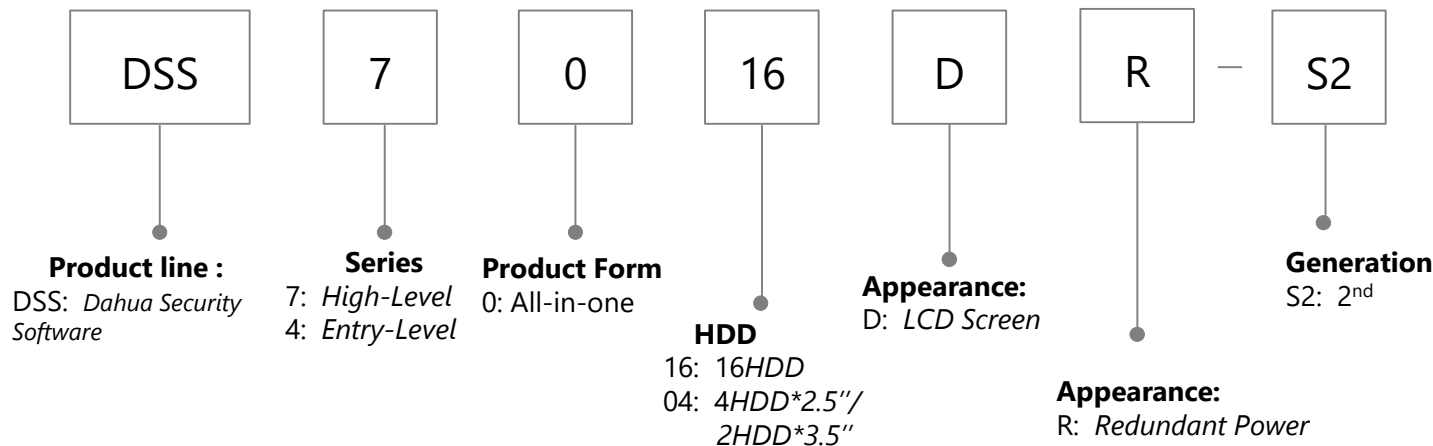

Network Camera (Panoramic Series)

Network Camera (EZ-IP Series)

General NVR

IVSS

Consumer Camera

Speed Dome(Non-AI + Some AI Product)

PTZ(Non-AI Product)

Speed Dome (AI Product) /PTZ(AI Product)/CVI Speed Dome

DSS Baseline

DSS: PMS

Switch

Wireless Bridge

—Only for V-Radio series wireless bridge

Video Intercom(Outdoor Station)

Notice: The naming rule is applicable to the products released after 2016

Video Intercom(Indoor Monitor)