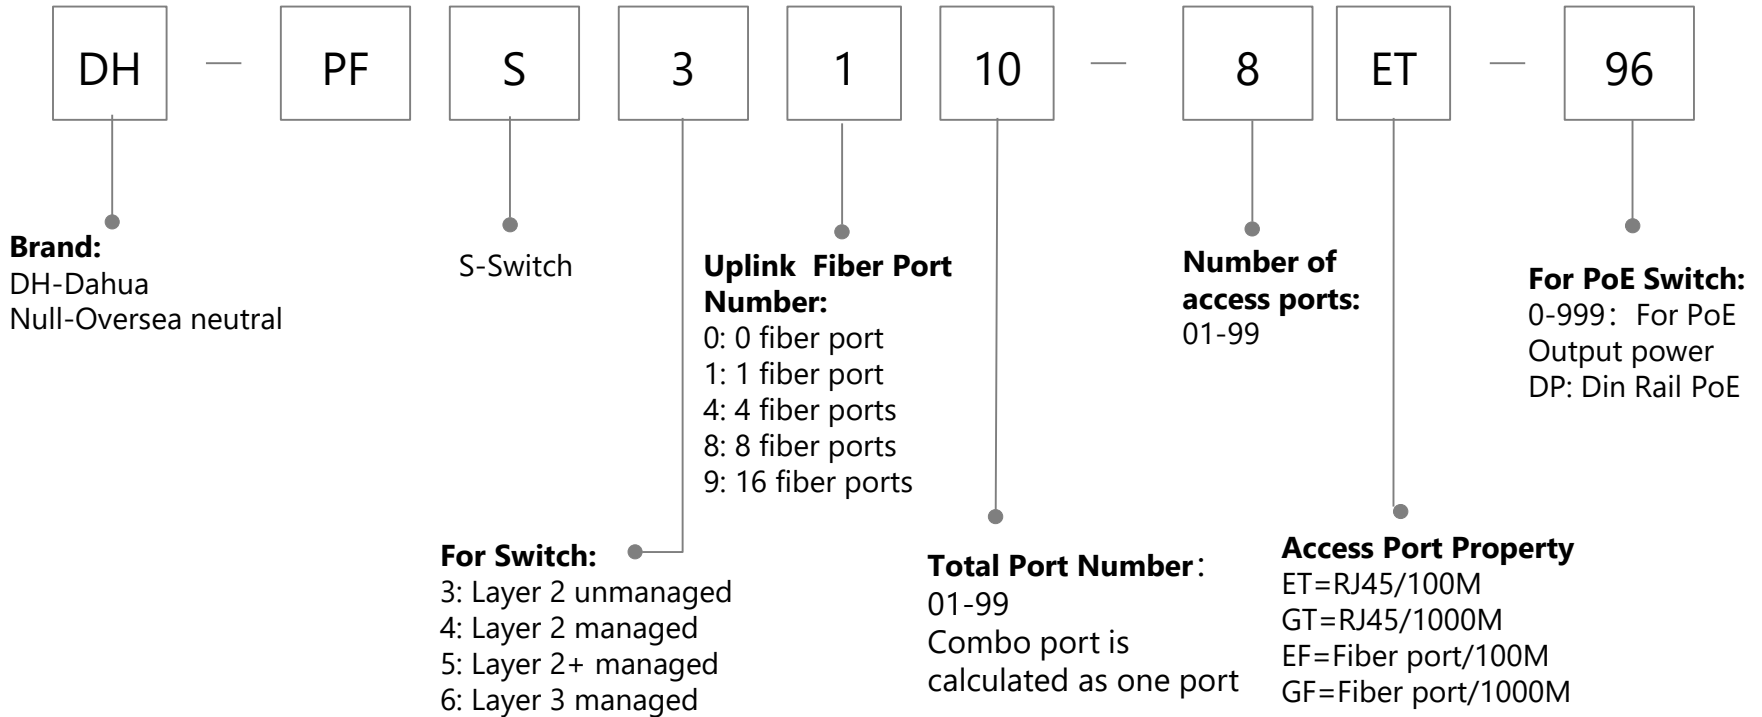

Video format

- P: PAL
- N: NTSC

Common function:

- | | | |
|---|--|---|
| <ul style="list-style-type: none"> BV: Behaviors W: WIFI AW: Audio/Alarm/SD WIFI Camera E: E PoE M/M12: Mobile F: Fiber interface H: Heater A: Audio A2: Dual Audio PT: pan &Tilt ATC: Anti-Corrosion S: SD card AS: Audio & Alarm & SD Card SA: Built-in MIC & SD Card VF: Vari-focal SL: Stainless Z: Motorized lens Ix: IR numbers NI: Full color, non IR LED: White light illumination Z4/5/12: 4/5/12X zoom L1/L2/L3/L4/L5: Lens IRA: Bullet IRE6: IR Bullet MF: More Frame SFC: Separated Front Cover | <ul style="list-style-type: none"> 4G: 4G SVAC: SVAC encoder NF: Optical port + Network port N2: dual Network port SDI: SDI Interface A2: Dual Audio WG: WiFi & GPS LED: LED I:Car bayonet PC: People Counting FD: Face Detection FR: Face Recognition ME: Mobile dome UWB: Position WGS: T: Tracking DAQ: data collection U:USB DT: Subway HT: Aerospace JM: Encryption D2: Dual sensor | <ul style="list-style-type: none"> 3D: 3 Dimensional SL: Stainless SFC: separated front cover NI: Full-color, No-IR LI: Dual Light Fusion PD: -Prevent dust VS: Video Structuration PV: Perimeter Vigilance VM12/HM12: Vertical /Horizontal Installation Mobile Camera |
|---|--|---|

Network Camera (Panoramic Series)

Network Camera (EZ-IP Series)

General NVR

IVSS

Consumer Camera

Speed Dome(Non-AI + Some AI Product)

PTZ(Non-AI Product)

Speed Dome (AI Product) /PTZ(AI Product)/CVI Speed Dome

DSS Baseline

DSS: PMS

Switch

Wireless Bridge

—Only for V-Radio series wireless bridge

Video Intercom(Outdoor Station)

Notice: The naming rule is applicable to the products released after 2016

Video Intercom(Indoor Monitor)