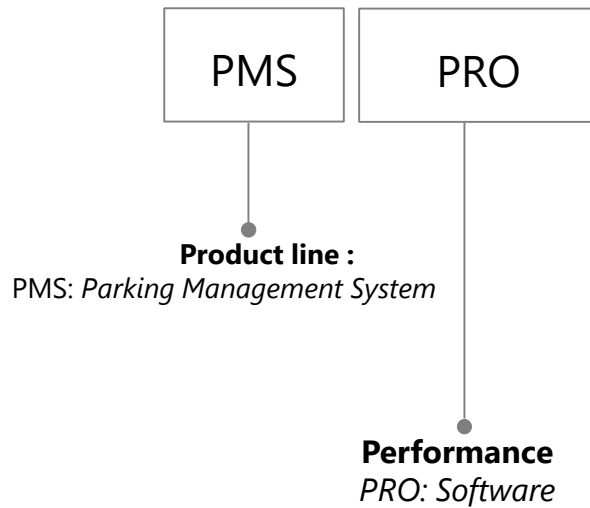

Network Camera (Panoramic Series)

Network Camera (EZ-IP Series)

General NVR

IVSS

Consumer Camera

Speed Dome(Non-AI + Some AI Product)

PTZ(Non-AI Product)

Speed Dome (AI Product) /PTZ(AI Product)/CVI Speed Dome

DSS Baseline

DSS: PMS

Switch

Wireless Bridge

—Only for V-Radio series wireless bridge

Video Intercom(Outdoor Station)

Notice: The naming rule is applicable to the products released after 2016

Video Intercom(Indoor Monitor)