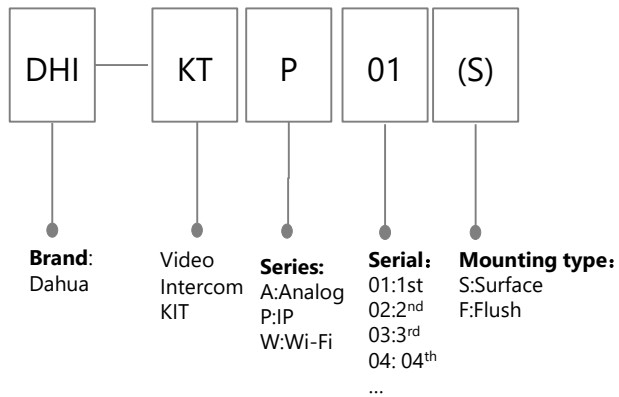

Video format

- P: PAL
- N: NTSC

Common function:

- | | | |
|---|--|---|
| <ul style="list-style-type: none"> BV: Behaviors W: WIFI AW: Audio/Alarm/SD WIFI Camera E: E PoE M/M12: Mobile F: Fiber interface H: Heater A: Audio A2: Dual Audio PT: pan &Tilt ATC: Anti-Corrosion S: SD card AS: Audio & Alarm & SD Card SA: Built-in MIC & SD Card VF: Vari-focal SL: Stainless Z: Motorized lens Ix: IR numbers NI: Full color, non IR LED: White light illumination Z4/5/12: 4/5/12X zoom L1/L2/L3/L4/L5: Lens IRA: Bullet IRE6: IR Bullet MF: More Frame SFC: Separated Front Cover | <ul style="list-style-type: none"> 4G: 4G SVAC: SVAC encoder NF: Optical port + Network port N2: dual Network port SDI: SDI Interface A2: Dual Audio WG: WiFi & GPS LED: LED I:Car bayonet PC: People Counting FD: Face Detection FR: Face Recognition ME: Mobile dome UWB: Position WGS: T: Tracking DAQ: data collection U:USB DT: Subway HT: Aerospace JM: Encryption D2: Dual sensor | <ul style="list-style-type: none"> 3D: 3 Dimensional SL: Stainless SFC: separated front cover NI: Full-color, No-IR LI: Dual Light Fusion PD: -Prevent dust VS: Video Structuration PV: Perimeter Vigilance VM12/HM12: Vertical /Horizontal Installation Mobile Camera |
|---|--|---|

DSS Baseline

DSS: PMS

Switch

Wireless Bridge

—Only for V-Radio series wireless bridge

Video Intercom(Outdoor Station)

Notice: The naming rule is applicable to the products released after 2016

Video Intercom(Indoor Monitor)

Notice: The naming rule is applicable to the products released after 2016

Video Intercom(KIT)

Notice: The naming rule is applicable to the products released after 2019

Alarm (Controller)

Alarm (Keypad)

Alarm (Module)

Access Control(Reader)

Access Control (Controller)

Access Control (Integrated)

Access Control (Attendance)

Access Control (Turnstile)

Access Control(Module)